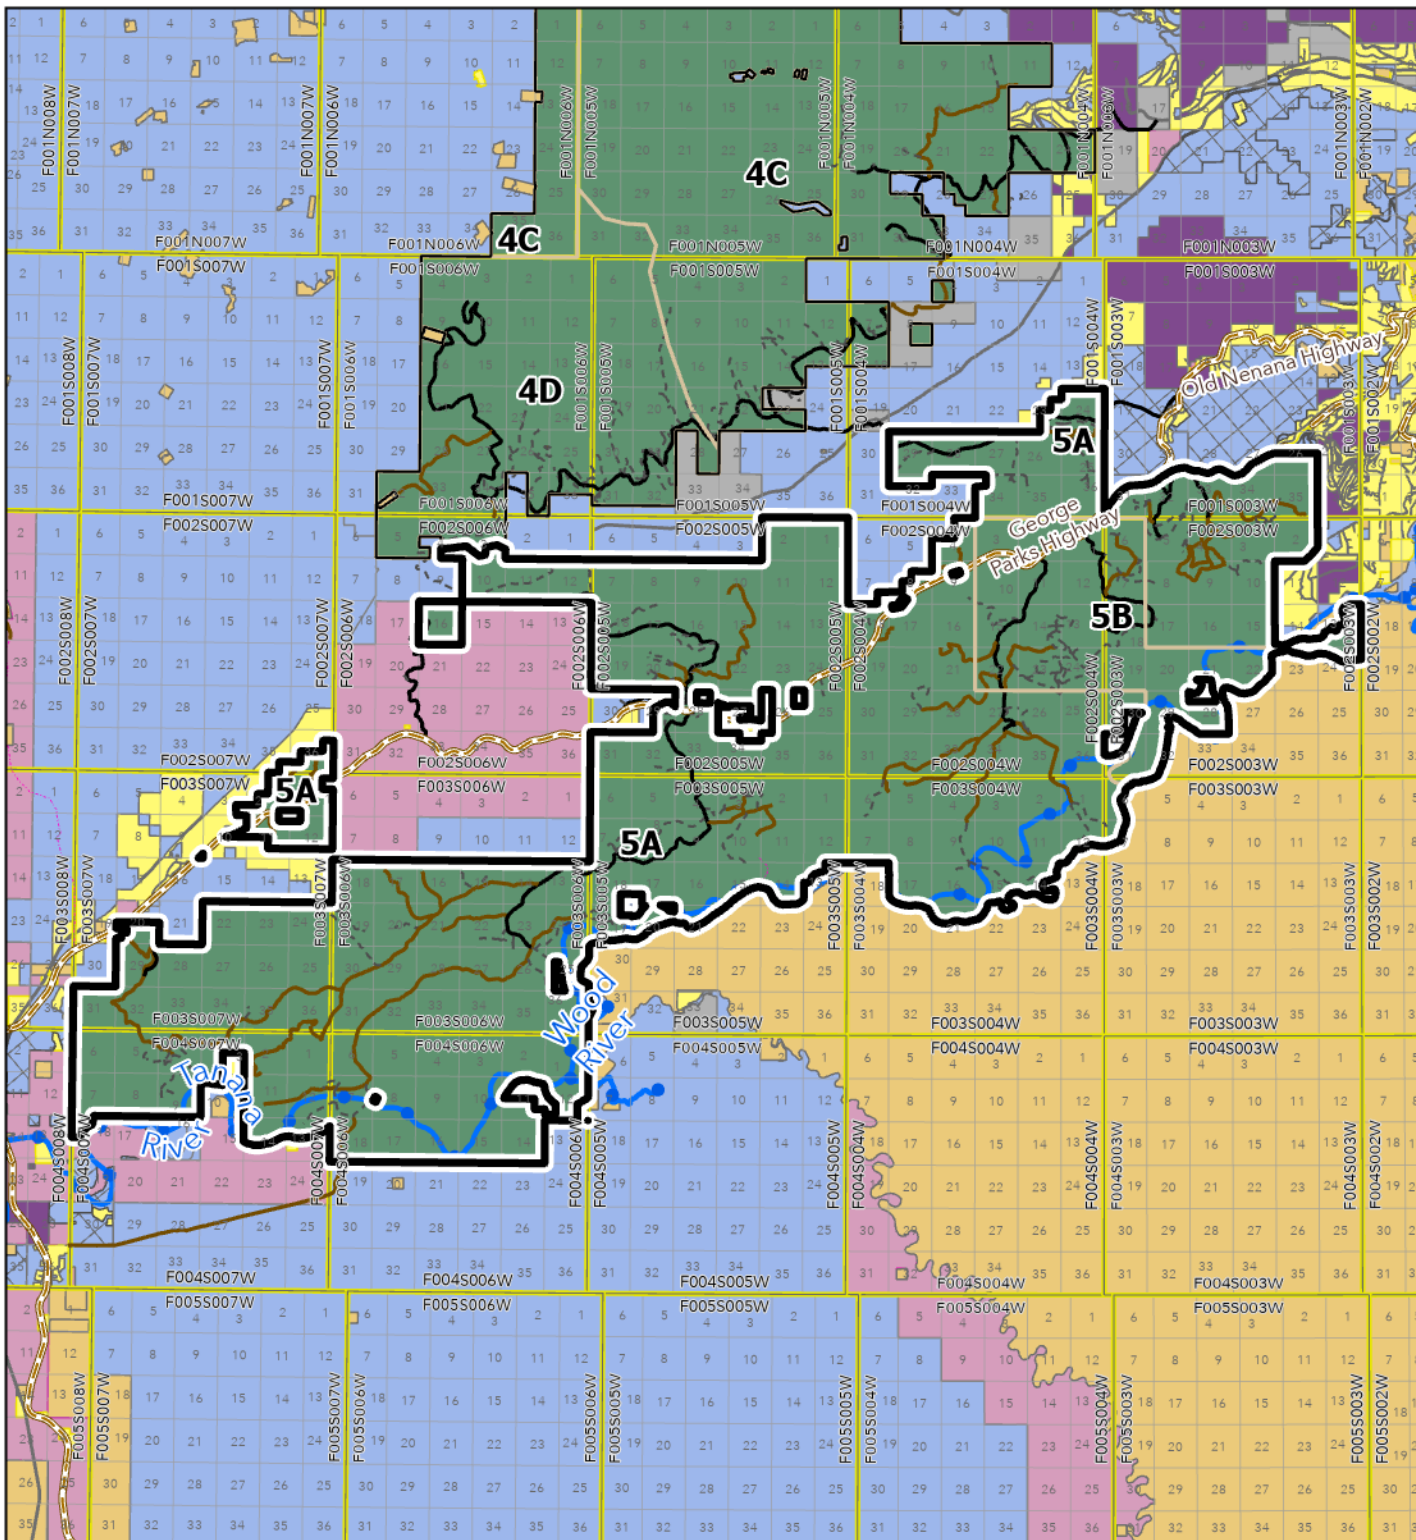

Management Unit: 5 Nenana Ridge

State Forest Boundary

- Unit Boundary
- Tanana Valley State Forest
- State Forest Subunit Boundary

Land Ownership

- State Lands
- University of Alaska
- AK DNR-Mental Health Trust
- Private Land
- Federal
- Municipal
- ANCSA

Hydrology

- Anadromous Waters
- Streams

Roads

- Highway
- Primary
- Secondary
- Spur
- Winter

0 1 2 4

Miles